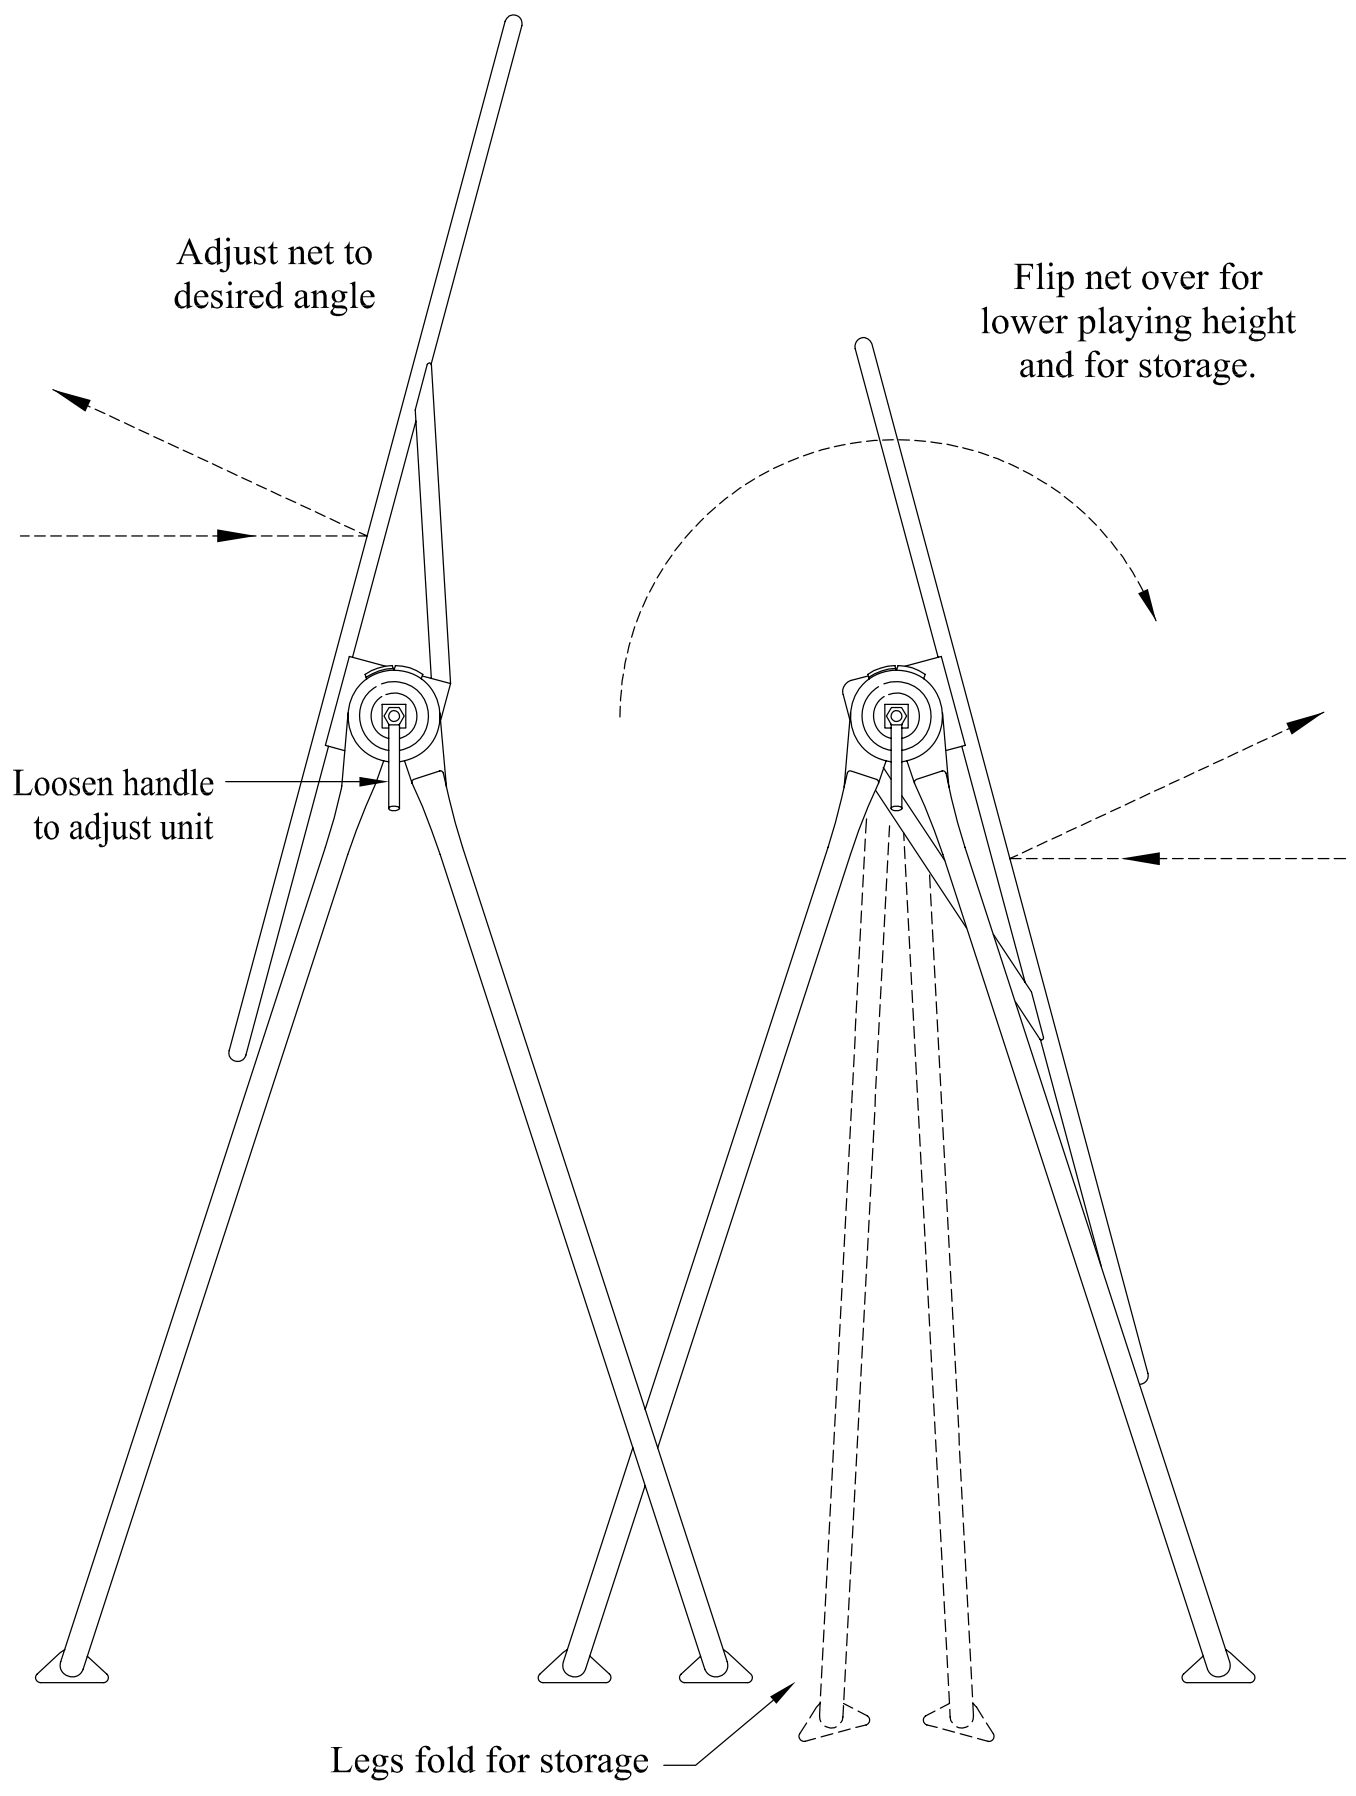

Playmaker Tossback ready for play