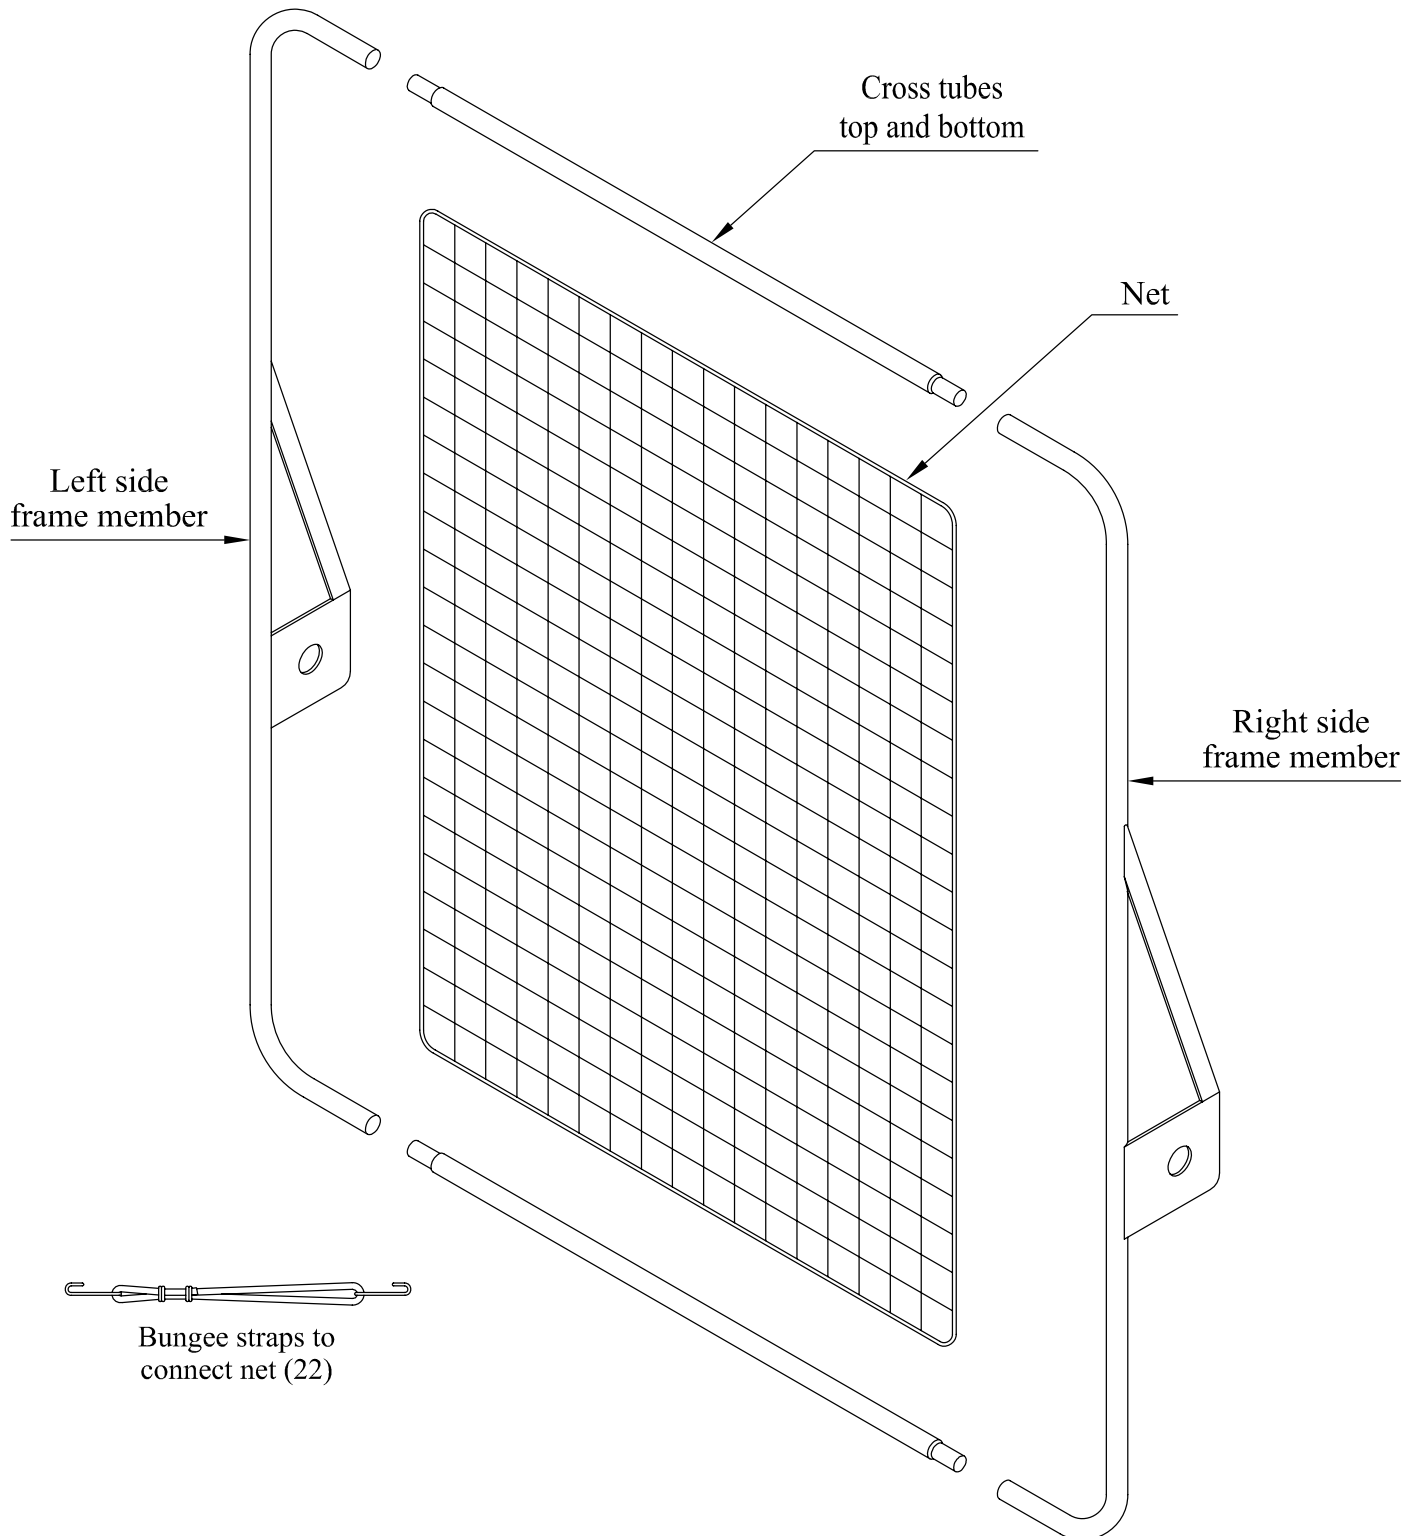

## Unpack parts (continued)

STEP 1: Assemble cross tubes to complete base as shown.

**STEP 2: Assemble the net frame.**

## STEP 4. Assemble the net.

Stretch the net with 22 bungee straps around the perimeter of the frame as shown. Use the illustration as a guide for the placement of each strap.

Bungee detail  
(Enlarged view)