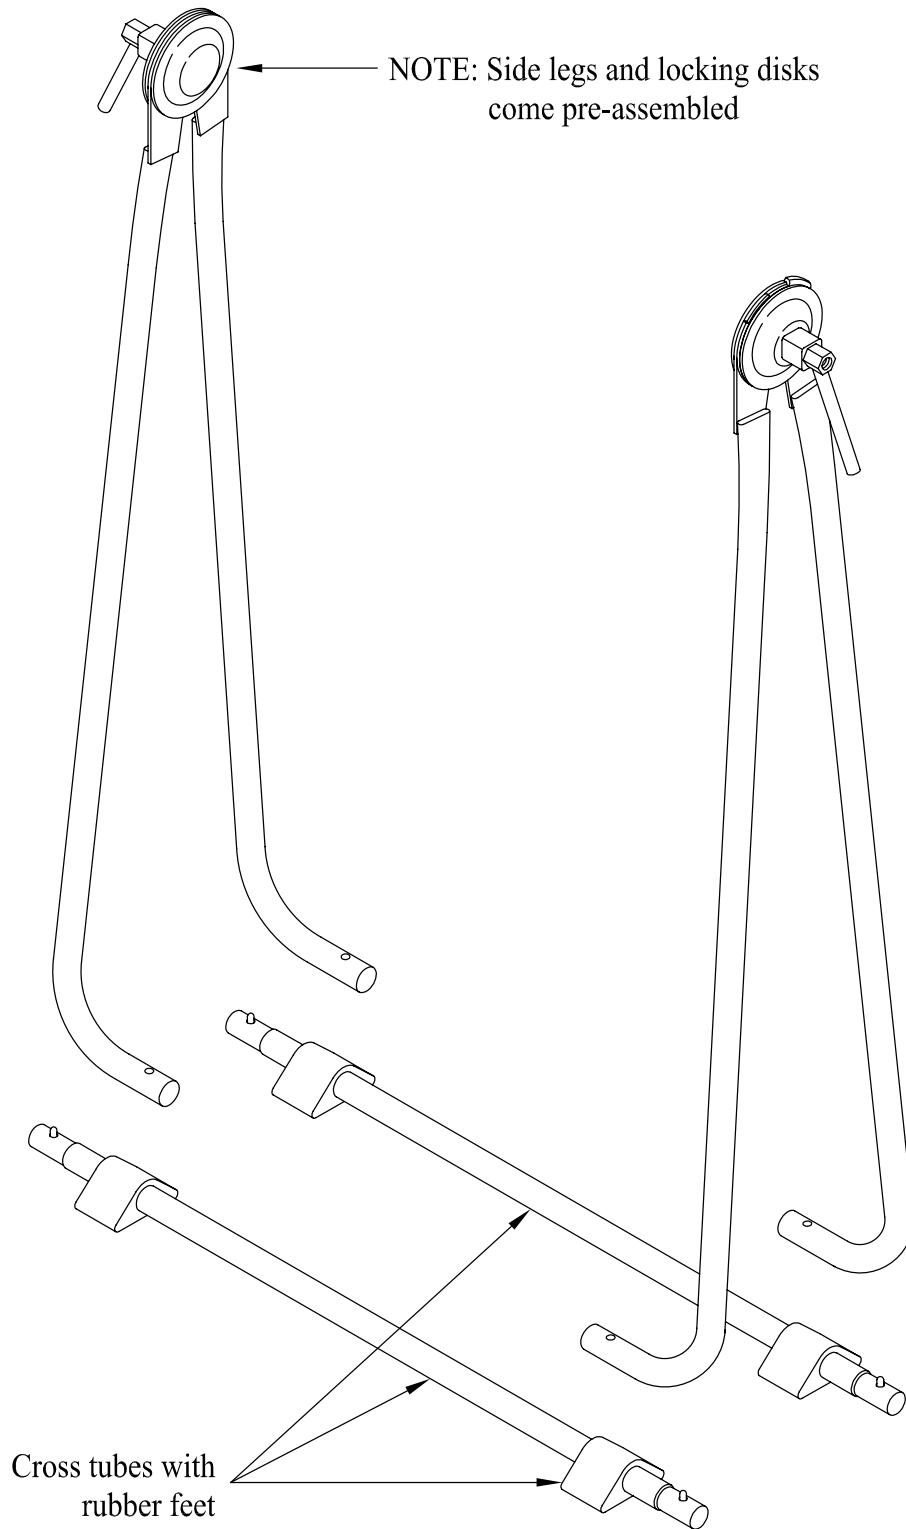

## Assembly Manual

PLEASE FOLLOW STEP-BY-STEP INSTRUCTIONS  
FOR SUCCESSFUL SET-UP AND OPERATION

Remove and unpack all parts. Use illustrations  
on pages 1 and 2 to identify all parts.

## Unpack parts (continued)

STEP 1: Assemble cross tubes to complete base as shown.

**STEP 2: Assemble the net frame.**

## STEP 4. Assemble the net.

Stretch the net with 22 bungee straps around the perimeter of the frame as shown. Use the illustration as a guide for the placement of each strap.

Bungee detail  
(Enlarged view)