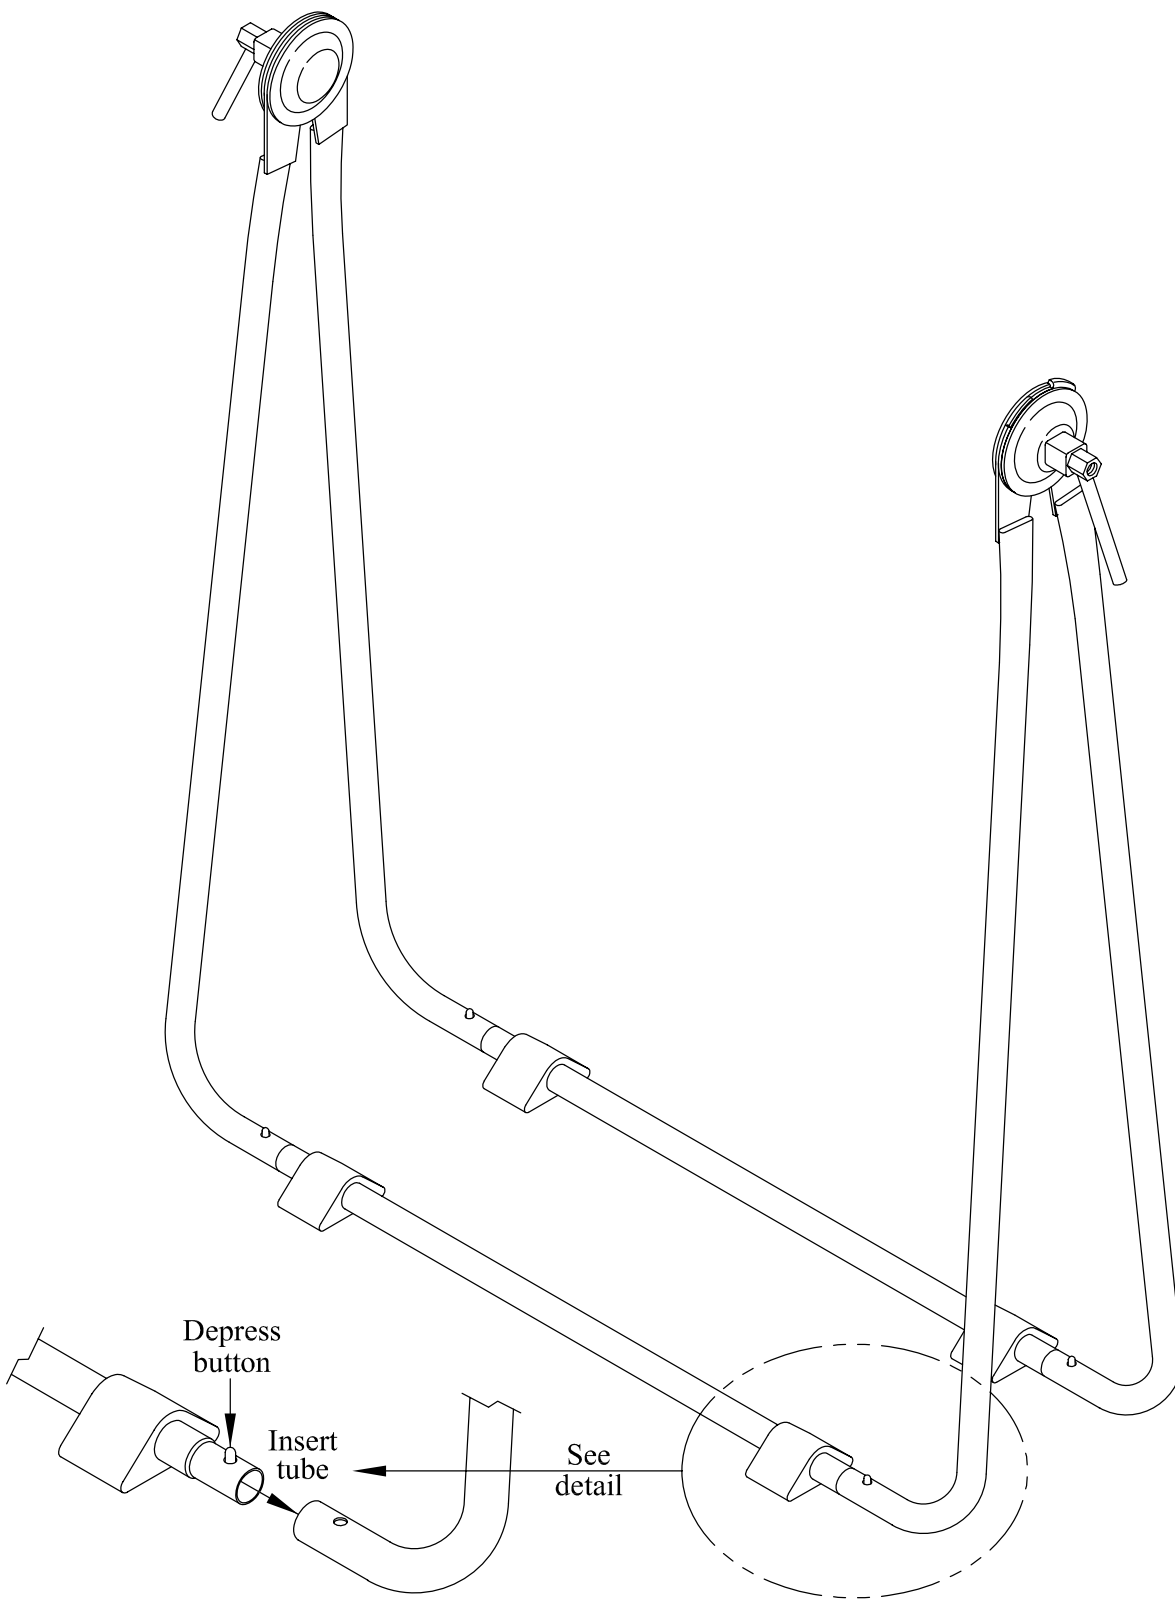

## Assembly Manual

PLEASE FOLLOW STEP-BY-STEP INSTRUCTIONS  
FOR SUCCESSFUL SET-UP AND OPERATION

Remove and unpack all parts. Use illustrations  
on pages 1 and 2 to identify all parts.

## Unpack parts (continued)

STEP 1: Assemble cross tubes to complete base as shown.

**STEP 2: Assemble the net frame.**

## STEP 4. Assemble the net.

Stretch the net with 22 bungee straps around the perimeter of the frame as shown. Use the illustration as a guide for the placement of each strap.

Bungee detail  
(Enlarged view)