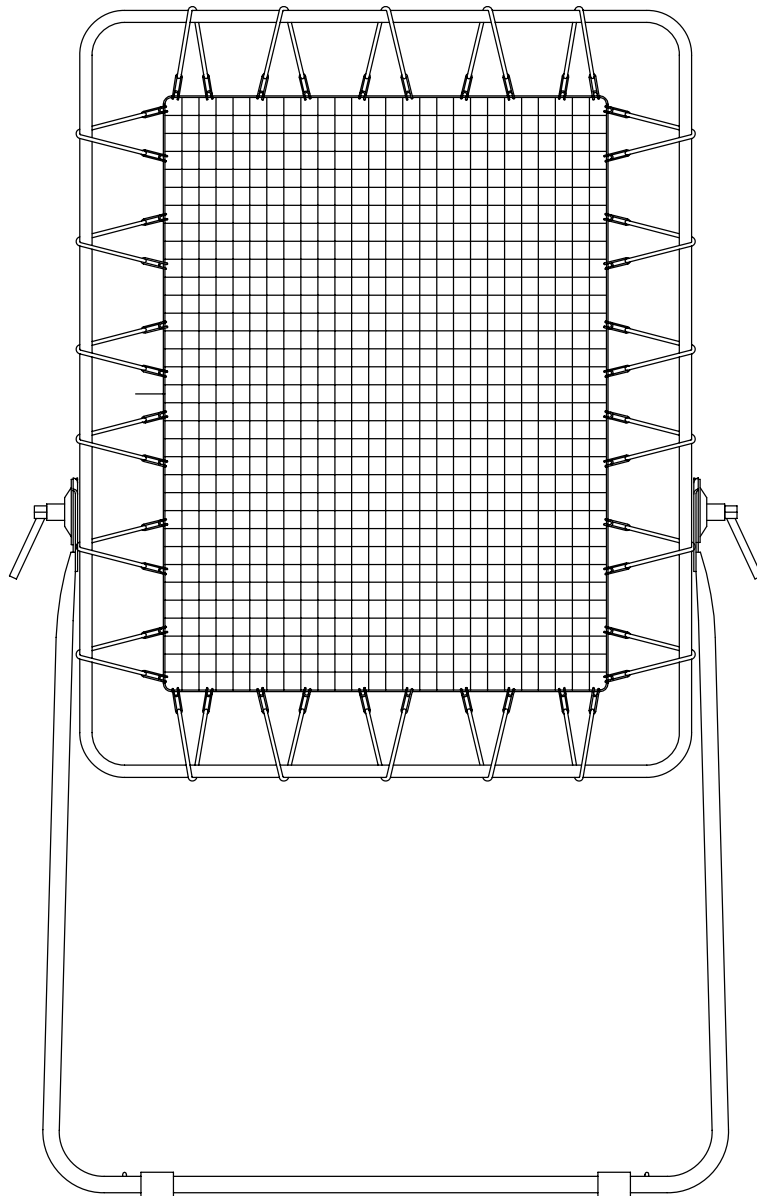

Playmaker TOSS BACK®

Assembly Manual