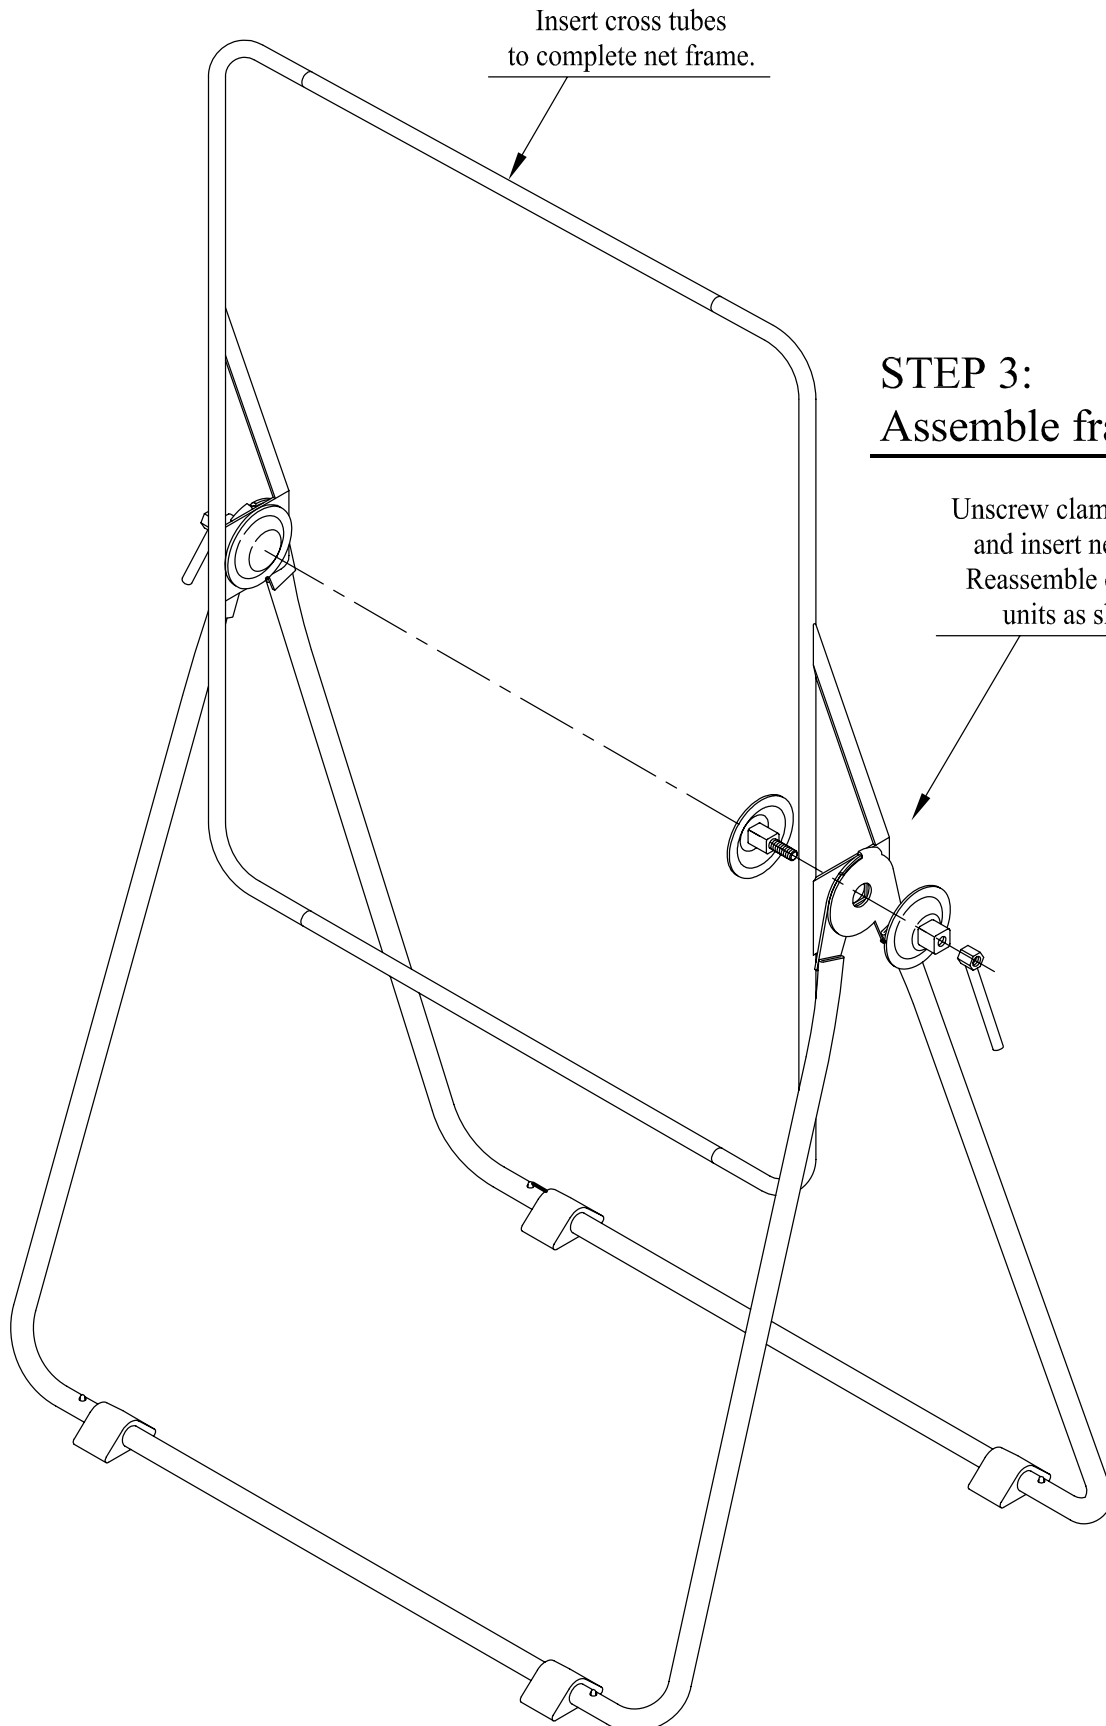

## Assembly Manual

PLEASE FOLLOW STEP-BY-STEP INSTRUCTIONS  
FOR SUCCESSFUL SET-UP AND OPERATION

Remove and unpack all parts. Use illustrations  
on pages 1 and 2 to identify all parts.

## Unpack parts (continued)

STEP 1: Assemble cross tubes to complete base as shown.

**STEP 2: Assemble the net frame.**

## STEP 4. Assemble the net.

Stretch the net with 22 bungee straps around the perimeter of the frame as shown. Use the illustration as a guide for the placement of each strap.

Bungee detail  
(Enlarged view)