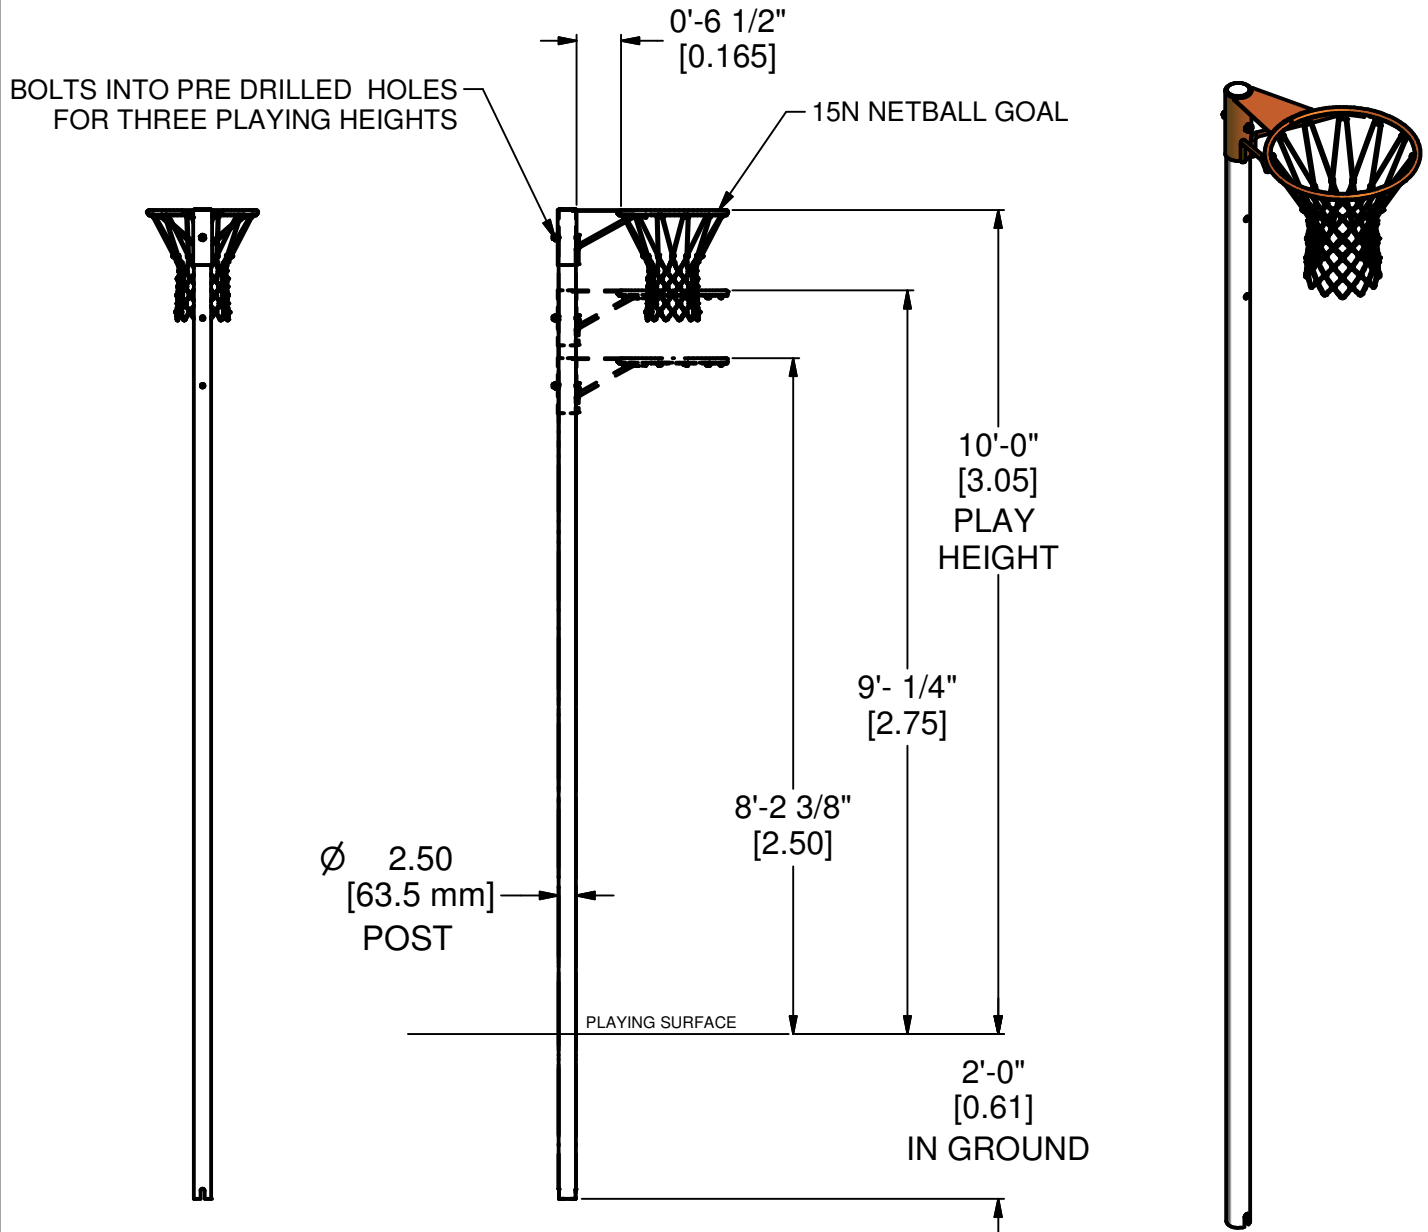

POST: STEEL GALV. POST 2.5" O.D. [63.5mm], POWDER COATED WHITE

GOAL: 15" [380mm] DIA. OPENING, (.625" [16.0mm] DIA. RING), POWDER COATED ORANGE

OPTIONS:

MODEL 8440 PADDING, FULL HEIGHT 1" [25mm] THICK PAD WITH VELCRO ATTACHMENT. (NOT INCLUDED)

MODEL 8406 GROUND SLEEVE

MODEL 8407 SLEEVE CAP

REV	BY	DATE

**PSS**  
PERFORMANCE  
SPORTS SYSTEMS

**G**  
GARED™

Gared Holdings, LLC  
9200 E. 146th St. Noblesville, IN 46060

THIS DOCUMENT CONTAINS TRADE SECRET AND OTHER MATERIALS WHICH ARE PROTECTED BY CONFIDENTIALITY NOTICE AND AGREEMENT AND BY COPYRIGHT. ANY USE OR COPYING OF THIS DOCUMENT EXCEPT AS AUTHORIZED BY GARED HOLDINGS, LLC IS STRICTLY PROHIBITED.

**STEEL NETBALL PERM 2.5" OD**

DRAWN	PERRY	DATE	2/2/2012		DATE ISSUED
APPROVED		DATE			3/23/2012
FILE LOC. Q:\Inventor Files\Specification Files\11_Volleyball					
SIZE	SCALE	SHT. NO.	PART NO.		REV
A		1 OF 1	8410		