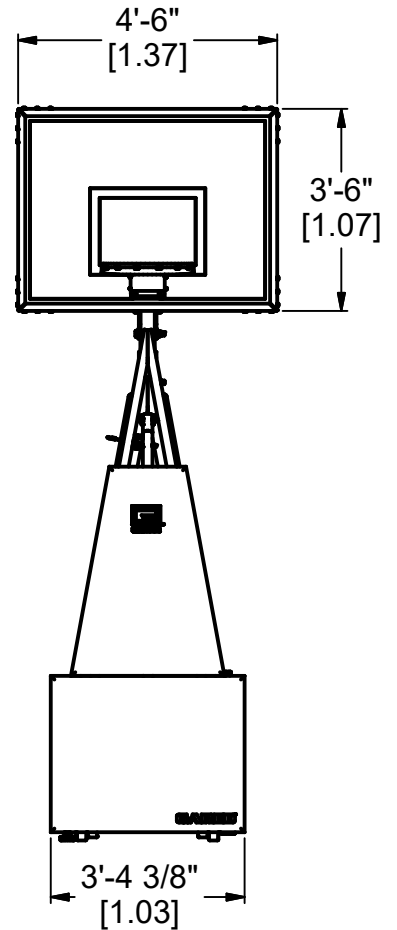

TABLE			
PLAYING HEIGHT	DIM "A"	DIM "B"	DIM "C"
10'-0" [3.05 m]	5'-0" [1.52 m]	10'-6 1/2" [3.21 m]	6'-6 1/2" [1.99 m]
9'-0" [2.74 m]	1'-7 5/8" [0.50 m]	7'-2" (2.19 m)	3'-2" [0.97 m]
8'-0" [2.44 m]	0'-5 3/8" [0.14 m]	5'-11 5/8" (1.82 m)	1'-11 5/8" [0.60 m]

DIMENSION: FEET & INCHES  
[ METERS]

WEIGHT: 1525 lbs [692 kg]

Gared Performance Sports Systems  
9200 East 146th Street, Suite A  
Noblesville, IN 46060

THIS DOCUMENT CONTAINS TRADE SECRET AND OTHER MATERIALS WHICH ARE PROTECTED BY CONFIDENTIALITY NOTICE AND AGREEMENT AND BY COPYRIGHT. ANY USE OR COPYING OF THIS DOCUMENT EXCEPT AS AUTHORIZED BY GARED PERFORMANCE SPORTS SYSTEMS IS STRICTLY PROHIBITED.

**HOOPMASTER R54 PORTABLE**

DRAWN CROSBY		DATE 1/6/2011		DATE ISSUED	
APPROVED		DATE			
SIZE <b>A</b>	SCALE	SHT. NO. 1 OF 1	PART NO. <b>9154</b>	REV <b>A</b>	

A	ERD	08-01-23
REV	BY	DATE