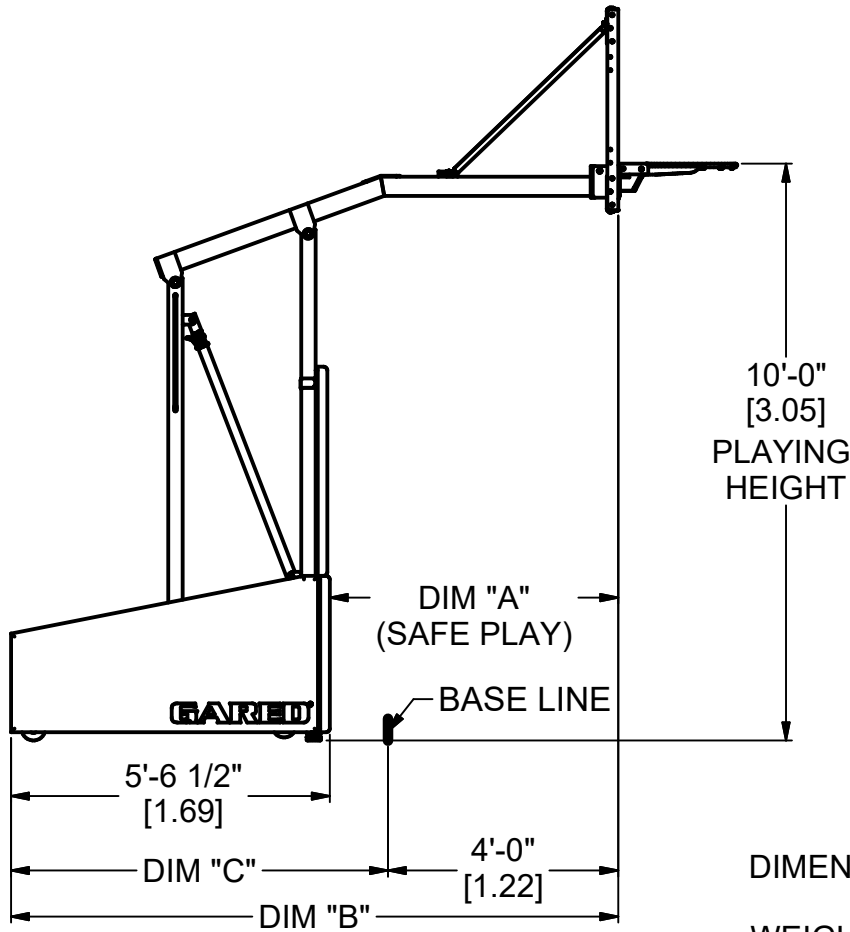

TABLE			
PLAYING HEIGHT	DIM "A"	DIM "B"	DIM "C"
10'-0" [3.05 m]	5'-0" [1.52 m]	10'-6 1/2" [3.21 m]	6'-6 1/2" [1.99 m]
9'-0" [2.74 m]	1'-7 5/8" [0.50 m]	7'-2" (2.19 m)	3'-2" [0.97 m]
8'-0" [2.44 m]	0'-5 3/8" [0.14 m]	5'-11 5/8" (1.82 m)	1'-11 5/8" [0.60 m]

DIMENSION: FEET & INCHES  
[ METERS]

WEIGHT: 1525 lbs [692 kg]

Gared Performance Sports Systems  
9200 East 146th Street, Suite A  
Noblesville, IN 46060

THIS DOCUMENT CONTAINS TRADE SECRET AND OTHER MATERIALS WHICH ARE PROTECTED BY CONFIDENTIALITY NOTICE AND AGREEMENT AND BY COPYRIGHT. ANY USE OR COPYING OF THIS DOCUMENT EXCEPT AS AUTHORIZED BY GARED PERFORMANCE SPORTS SYSTEMS IS STRICTLY PROHIBITED.

**HOOPMASTER R54 PORTABLE**

DRAWN CROSBY		DATE 1/6/2011		DATE ISSUED	
APPROVED		DATE			
SIZE <b>A</b>	SCALE	SHT. NO. 1 OF 1	PART NO. <b>9154</b>	REV <b>A</b>	

A	ERD	08-01-23
REV	BY	DATE