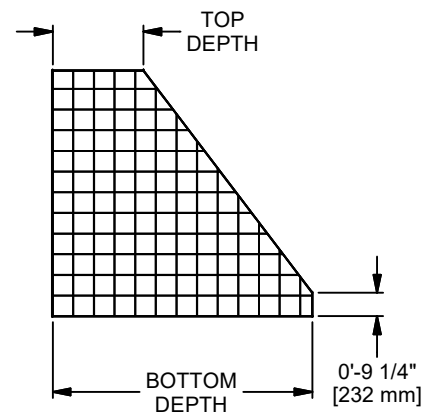

Model	Goal Size	Top Depth	Bottom Depth	Rope Diameter	Net Mesh Size	Color	Weight (lbs)
SN824-4W	8' x 24'	3.0'	8.5'	4 mm	4" sq.	White	33
SN824-4HEX	8' x 24'	3.0'	8.5'	4 mm	Hex	White	26
SN824-3W	8' x 24'	3.0'	8.5'	3 mm	4" sq.	White	23
SN721-3W	7' x 21'	3.0'	7.5'	3 mm	5.5" sq.	White	17
SN618-3W	6.5' x 18.5'	2.0'	7.0'	3 mm	5.5" sq.	White	12
SN612-3W	6.5' x 12'	2.0'	7.0'	3 mm	5.5" sq.	White	10
SN49-3W	4.5' x 9'	2.0'	5.0'	3 mm	5.5" sq.	White	8
SN46-3W	4' x 6'	2.0'	4.5'	3 mm	5.5" sq.	White	7
SNFIFA	8' x 24'	7.0'	7.0'	4 mm	4" sq.	White	20

Notes:

- Premium soccer nets are constructed of high-tenacity polypropylene twisted rope to provide increased strength and durability.
- Models listed are a pair of nets.