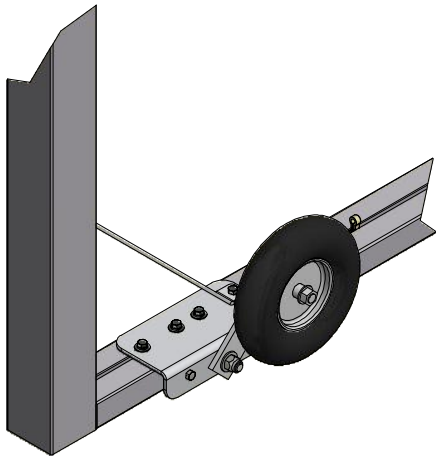

- Wheel Adapter kit allows for easy transport of Gared Striker soccer goals reducing wear and tear from dragging goals across field.
- 10" wheels attaches to the top of the 2" x 4" Striker ground bar frame for quick and easy installation.
- White powder coat finish.
- Kit includes four wheels to transport one pair of goals.

DETAIL A

TRANSPORT WHEEL GOAL NOT INCLUDED

BOLTS TO TOP OF GROUND BAR FRAME

10" PNEUMATIC WHEEL

PLAY POSITION

TRANSPORT POSITION

0'-6" ±
[151 mm]

THIS DOCUMENT CONTAINS TRADE SECRET AND OTHER MATERIALS WHICH ARE PROTECTED BY CONFIDENTIALITY NOTICE AND AGREEMENT AND BY COPYRIGHT. ANY USE OR COPYING OF THIS DOCUMENT EXCEPT AS AUTHORIZED BY GARED HOLDINGS, LLC IS STRICTLY PROHIBITED.