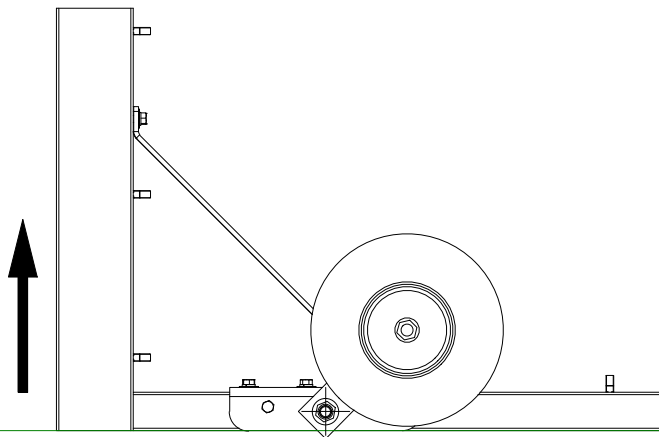

- Wheel Adapter kit allows for easy transport of Gared Striker soccer goals reducing wear and tear from dragging goals across field.
- 10" wheels attaches to the top of the 2" x 4" Striker ground bar frame for quick and easy installation.
- White powder coat finish.
- Kit includes four wheels to transport one pair of goals.

DETAIL A

TRANSPORT WHEEL GOAL NOT INCLUDED

BOLTS TO TOP OF GROUND BAR FRAME

10" PNEUMATIC WHEEL

PLAY POSITION

TRANSPORT POSITION

0'-6" ±
[151 mm]

THIS DOCUMENT CONTAINS TRADE SECRET AND OTHER MATERIALS WHICH ARE PROTECTED BY CONFIDENTIALITY NOTICE AND AGREEMENT AND BY COPYRIGHT. ANY USE OR COPYING OF THIS DOCUMENT EXCEPT AS AUTHORIZED BY GARED HOLDINGS, LLC IS STRICTLY PROHIBITED.

WHEEL SET, STRIKER GOAL (4 WHEELS)

| | | | | |
|----------|--------|------|----------|-------------|
| DRAWN | CROSBY | DATE | 5/5/2020 | DATE ISSUED |
| APPROVED | | DATE | | |

FILE LOC. Q:\Inventor Files\Specification Files\06_Outdoor Products