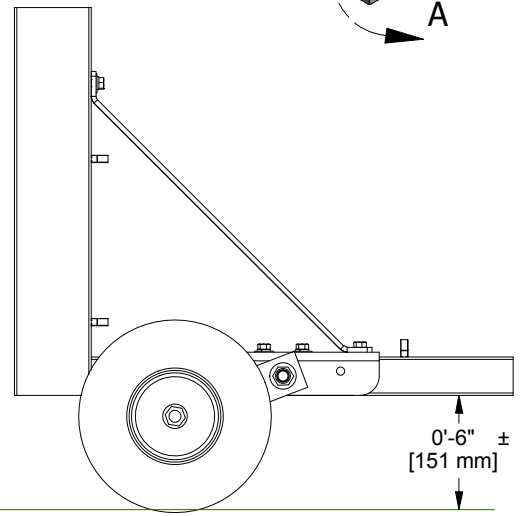

- Wheel Adapter kit allows for easy transport of Gared Striker soccer goals reducing wear and tear from dragging goals across field.
- 10" wheels attaches to the top of the 2" x 4" Striker ground bar frame for quick and easy installation.
- White powder coat finish.
- Kit includes four wheels to transport one pair of goals.

DETAIL A

TRANSPORT WHEEL GOAL NOT INCLUDED

BOLTS TO TOP OF GROUND BAR FRAME

10" PNEUMATIC WHEEL

PLAY POSITION

TRANSPORT POSITION

0'-6" ±
[151 mm]

THIS DOCUMENT CONTAINS TRADE SECRET AND OTHER MATERIALS WHICH ARE PROTECTED BY CONFIDENTIALITY NOTICE AND AGREEMENT AND BY COPYRIGHT. ANY USE OR COPYING OF THIS DOCUMENT EXCEPT AS AUTHORIZED BY GARED HOLDINGS, LLC IS STRICTLY PROHIBITED.

WHEEL SET, STRIKER GOAL (4 WHEELS)

| | | | | |
|----------|--------|------|----------|-------------|
| DRAWN | CROSBY | DATE | 5/5/2020 | DATE ISSUED |
| APPROVED | | DATE | | |

FILE LOC. Q:\Inventor Files\Specification Files\06_Outdoor Products