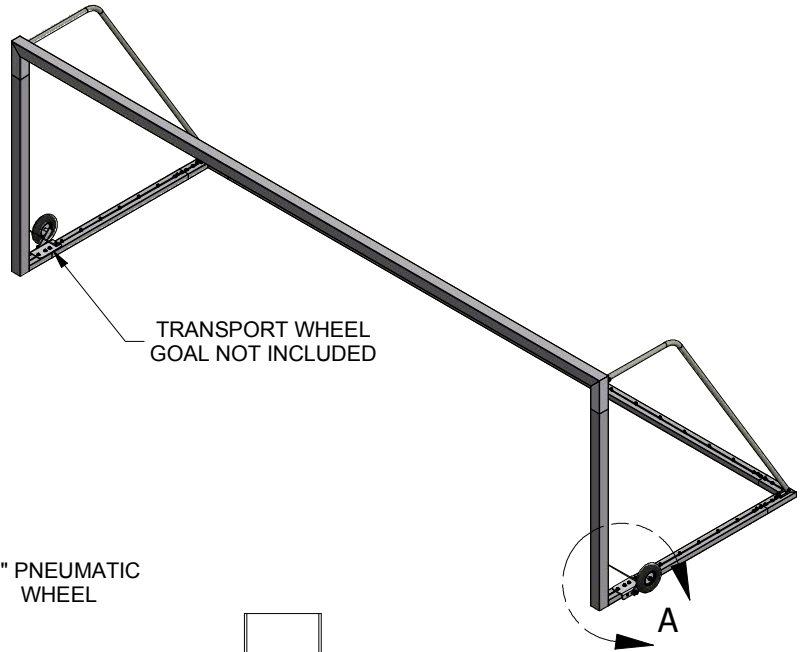

- Wheel Adapter kit allows for easy transport of Gared Striker soccer goals reducing wear and tear from dragging goals across field.
- 10" wheels attaches to the top of the 2" x 4" Striker ground bar frame for quick and easy installation.
- White powder coat finish.
- Kit includes four wheels to transport one pair of goals.

DETAIL A

TRANSPORT WHEEL GOAL NOT INCLUDED

BOLTS TO TOP OF GROUND BAR FRAME

10" PNEUMATIC WHEEL

PLAY POSITION

TRANSPORT POSITION

0'-6" ±
[151 mm]

THIS DOCUMENT CONTAINS TRADE SECRET AND OTHER MATERIALS WHICH ARE PROTECTED BY CONFIDENTIALITY NOTICE AND AGREEMENT AND BY COPYRIGHT. ANY USE OR COPYING OF THIS DOCUMENT EXCEPT AS AUTHORIZED BY GARED HOLDINGS, LLC IS STRICTLY PROHIBITED.

WHEEL SET, STRIKER GOAL (4 WHEELS)

| | | | | |
|----------|--------|------|----------|-------------|
| DRAWN | CROSBY | DATE | 5/5/2020 | DATE ISSUED |
| APPROVED | | DATE | | |

FILE LOC. Q:\Inventor Files\Specification Files\06_Outdoor Products