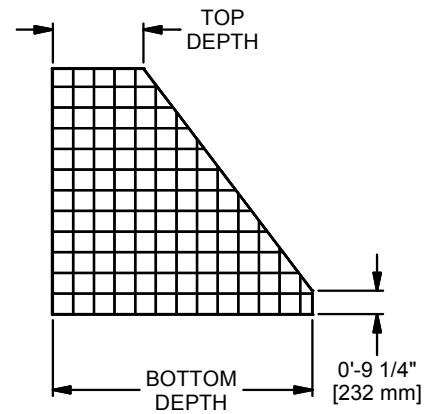

Model	Goal Size	Top Depth	Bottom Depth	Rope Diameter	Net Mesh Size	Color	Weight (lbs)
SN824-4W	8' x 24'	3.0'	8.5'	4 mm	4" sq.	White	33
SN824-4O	8' x 24'	3.0'	8.5'	4 mm	4" sq.	Orange	33
SN824-4HEX	8' x 24'	3.0'	8.5'	4 mm	Hex	White	26
SN824-3W	8' x 24'	3.0'	8.5'	3 mm	4" sq.	White	23
SN721-3W	7' x 21'	3.0'	7.5'	3 mm	5.5" sq.	White	17
SN721-3O	7' x 21'	3.0'	7.5'	3 mm	5.5" sq.	Orange	17
SN618-3W	6.5' x 18.5'	2.0'	7.0'	3 mm	5.5" sq.	White	12
SN618-3O	6.5' x 18.5'	2.0'	7.0'	3 mm	5.5" sq.	Orange	12
SN612-3W	6.5' x 12'	2.0'	7.0'	3 mm	5.5" sq.	White	10
SN49-3W	4.5' x 9'	2.0'	5.0'	3 mm	5.5" sq.	White	8
SN46-3W	4' x 6'	2.0'	4.5'	3 mm	5.5" sq.	White	7
SNFIFA	8' x 24'	7.0'	7.0'	4 mm	4" sq.	White	20

Notes:

- Premium soccer nets are constructed of high-tenacity polypropylene twisted rope to provide increased strength and durability.
- Models listed are a pair of nets.