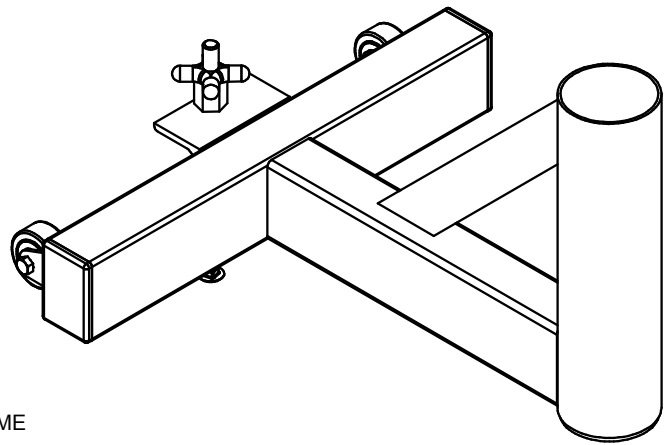

NOTES:

1. Sleeve fits 3 [76 mm] OD volleyball post. Compatible with Gared Volleyball Systems, models 5000, 5100, and 5300. Modification to inground post lengths will be required.
2. Welded tubular steel frame powder coated black.
3. Specify floor anchor type with order.
4. Sold as each.

ABOVE FLOOR END T- BASE SLEEVE 3.5"

DRAWN	CROSBY	DATE	6/17/2020	DATE ISSUED
APPROVED		DATE		

FILE LOC. Q:\Inventor Files\Specification Files\11_Volleyball

SIZE	SCALE	SHT. NO.	PART NO.	REV
A		1 OF 2	6414	

MODEL 6414
VOLLEYBALL END T-BASE, 3" SLEEVE

RECOMMENDED APPLICATION

Designed for use in facilities where a sub-floor structure is not adequate to accommodate the installation of a floor sleeve. Compatible with Gared Volleyball Systems, models 5000, 5100, and 5300. Modification to post lengths will be required.

SPECIFICATIONS

T-base shall be constructed of welded steel tubing with a black powder coat finish. Sleeve is capable of accepting a 3" [76.2 mm] diameter volleyball post. The gross dimensions will be 12" high x 20 1/8" long x 18" wide. 2" [52 mm] non-marking transport wheels are included.