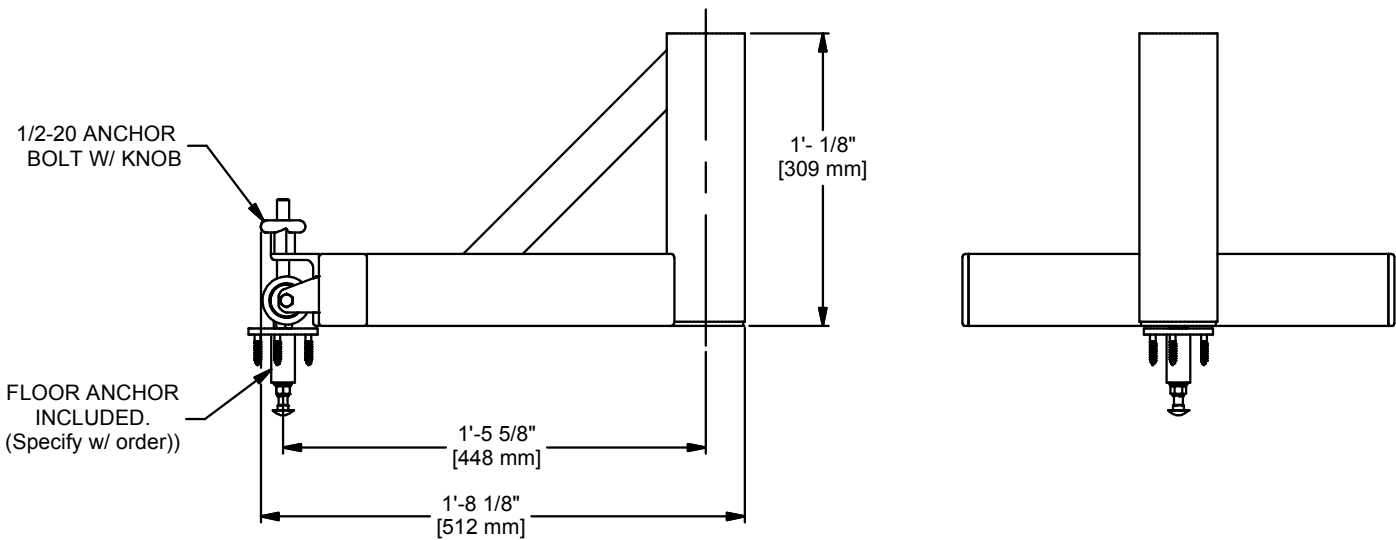

NOTES:

1. Sleeve fits 3 [76 mm] OD volleyball post. Compatible with Gared Volleyball Systems, models 5000, 5100, and 5300. Modification to inground post lengths will be required.
2. Welded tubular steel frame powder coated black.
3. Specify floor anchor type with order.
4. Sold as each.

ABOVE FLOOR END T- BASE SLEEVE 3.5"

DRAWN	CROSBY	DATE	6/17/2020	DATE ISSUED
APPROVED		DATE		

FILE LOC. Q:\Inventor Files\Specification Files\11_Volleyball

SIZE	SCALE	SHT. NO.	PART NO.	REV
A		1 OF 2	6414	

MODEL 6414
VOLLEYBALL END T-BASE, 3" SLEEVE

RECOMMENDED APPLICATION

Designed for use in facilities where a sub-floor structure is not adequate to accommodate the installation of a floor sleeve. Compatible with Gared Volleyball Systems, models 5000, 5100, and 5300. Modification to post lengths will be required.

SPECIFICATIONS

T-base shall be constructed of welded steel tubing with a black powder coat finish. Sleeve is capable of accepting a 3" [76.2 mm] diameter volleyball post. The gross dimensions will be 12" high x 20 1/8" long x 18" wide. 2" [52 mm] non-marking transport wheels are included.