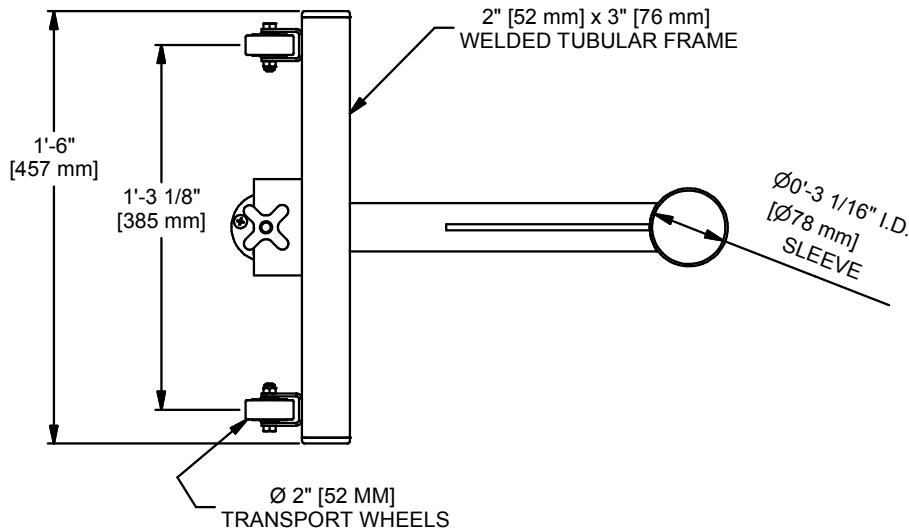

NOTES:

1. Sleeve fits 3 [76 mm] OD volleyball post. Compatible with Gared Volleyball Systems, models 5000, 5100, and 5300. Modification to inground post lengths will be required.
2. Welded tubular steel frame powder coated black.
3. Specify floor anchor type with order.
4. Sold as each.

ABOVE FLOOR END T- BASE SLEEVE 3.5"

DRAWN	CROSBY	DATE	6/17/2020	DATE ISSUED
APPROVED		DATE		

FILE LOC. Q:\Inventor Files\Specification Files\11_Volleyball

SIZE	SCALE	SHT. NO.	PART NO.	REV
A		1 OF 2	6414	

SPECIFICATIONS

T-base shall be constructed of welded steel tubing with a black powder coat finish. Sleeve is capable of accepting a 3" [76.2 mm] diameter volleyball post. The gross dimensions will be 12" high x 20 1/8" long x 18" wide. 2" [52 mm] non-marking transport wheels are included.

T-base is securely locked in place with a 1/2" threaded rod on a hand knob and screws into a 1/2 - 13, floor anchor. Anchor is included. Specify anchor type required from list below:

- 151651460 Style BX – For wood floors installed directly over concrete, except knurled anchor has been extended to 3-1/4"
- 151651461 Style B – For wood floors installed directly over concrete
- 151651462 Style C – For concrete floors or synthetic floors installed directly over concrete
- 151651463 Style E – For floating wood floors resting on sleepers or metal clip fasteners