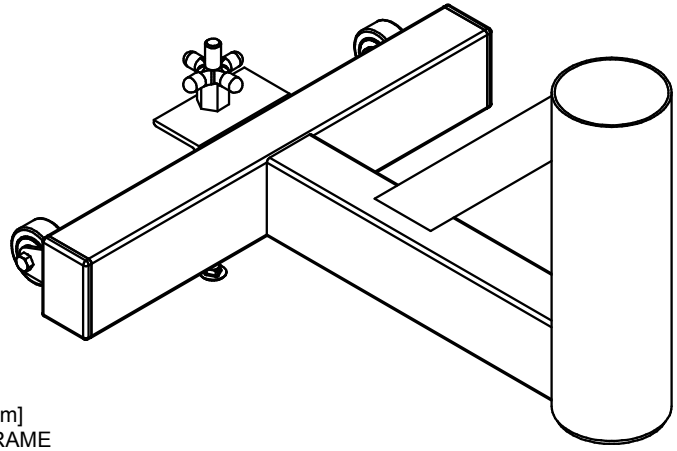

NOTES:

1. Sleeve fits 3.5" [89 mm] OD volleyball post. Compatible with Gared Volleyball Systems, models 6000 and 6100. Modification to inground post lengths will be required.
2. Welded tubular steel frame powder coated black.
3. Specify floor anchor type with order.
4. Sold as each.

ABOVE FLOOR END T- BASE SLEEVE 3.5"

DRAWN	CROSBY	DATE	6/17/2020	DATE ISSUED
APPROVED		DATE		

FILE LOC. Q:\Inventor Files\Specification Files\11_Volleyball

SIZE	SCALE	SHT. NO.	PART NO.	REV
A		1 OF 2	6406	B

B	WDC	06-17-20
REV	BY	DATE

MODEL 6406
VOLLEYBALL END T-BASE, 3.5" SLEEVE

RECOMMENDED APPLICATION

Designed for use in facilities where a sub-floor structure is not adequate to accommodate the installation of a floor sleeve. Compatible with Gared Volleyball Systems, models 6000 and 6100. Modification to post lengths will be required.

SPECIFICATIONS

T-base shall be constructed of welded steel tubing with a black powder coat finish. Sleeve is capable of accepting a 3 1/2" [89 mm] diameter volleyball post. The gross dimensions will be 12" high x 20 3/4" long x 18" wide. 2" [52 mm] non-marking transport wheels are included.