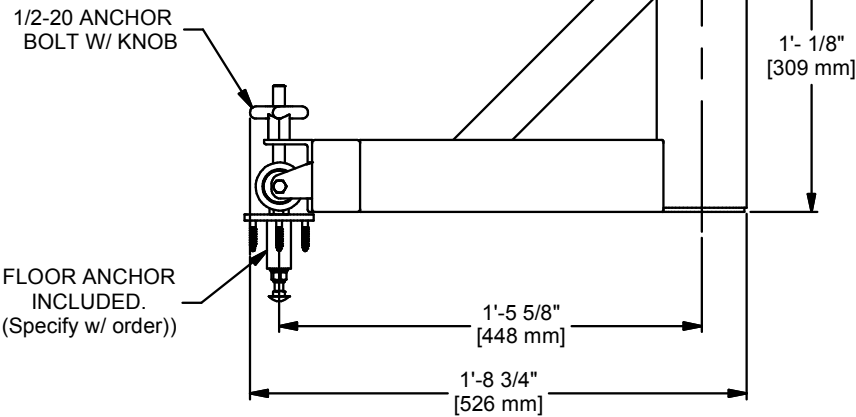

NOTES:

1. Sleeve fits 3.5" [89 mm] OD volleyball post. Compatible with Gared Volleyball Systems, models 6000 and 6100. Modification to inground post lengths will be required.
2. Welded tubular steel frame powder coated black.
3. Specify floor anchor type with order.
4. Sold as each.

ABOVE FLOOR END T- BASE SLEEVE 3.5"

DRAWN	CROSBY	DATE	6/17/2020	DATE ISSUED
APPROVED		DATE		

FILE LOC. Q:\Inventor Files\Specification Files\11_Volleyball

SIZE	SCALE	SHT. NO.	PART NO.	REV
A		1 OF 2	6406	B

B	WDC	06-17-20
REV	BY	DATE

MODEL 6406
VOLLEYBALL END T-BASE, 3.5" SLEEVE

RECOMMENDED APPLICATION

Designed for use in facilities where a sub-floor structure is not adequate to accommodate the installation of a floor sleeve. Compatible with Gared Volleyball Systems, models 6000 and 6100. Modification to post lengths will be required.

SPECIFICATIONS

T-base shall be constructed of welded steel tubing with a black powder coat finish. Sleeve is capable of accepting a 3 1/2" [89 mm] diameter volleyball post. The gross dimensions will be 12" high x 20 3/4" long x 18" wide. 2" [52 mm] non-marking transport wheels are included.