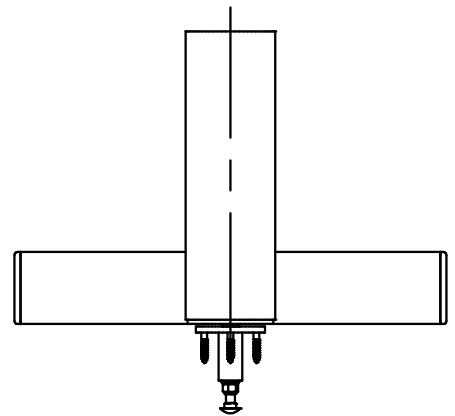

NOTES:

1. Sleeve fits 3.5" [89 mm] OD volleyball post. Compatible with Gared Volleyball Systems, models 6000 and 6100. Modification to inground post lengths will be required.
2. Welded tubular steel frame powder coated black.
3. Specify floor anchor type with order.
4. Sold as each.

ABOVE FLOOR END T- BASE SLEEVE 3.5"

DRAWN	CROSBY	DATE	6/17/2020	DATE ISSUED
APPROVED		DATE		

FILE LOC. Q:\Inventor Files\Specification Files\11_Volleyball

SIZE	SCALE	SHT. NO.	PART NO.	REV
A		1 OF 2	6406	B

B	WDC	06-17-20
REV	BY	DATE

MODEL 6406
VOLLEYBALL END T-BASE, 3.5" SLEEVE

RECOMMENDED APPLICATION

Designed for use in facilities where a sub-floor structure is not adequate to accommodate the installation of a floor sleeve. Compatible with Gared Volleyball Systems, models 6000 and 6100. Modification to post lengths will be required.

SPECIFICATIONS

T-base shall be constructed of welded steel tubing with a black powder coat finish. Sleeve is capable of accepting a 3 1/2" [89 mm] diameter volleyball post. The gross dimensions will be 12" high x 20 3/4" long x 18" wide. 2" [52 mm] non-marking transport wheels are included.