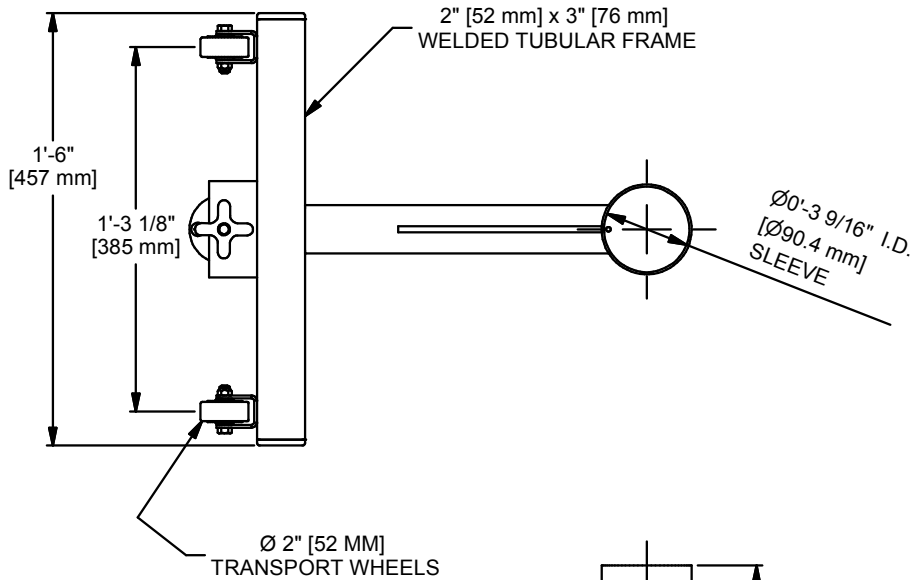

NOTES:

1. Sleeve fits 3.5" [89 mm] OD volleyball post. Compatible with Gared Volleyball Systems, models 6000 and 6100. Modification to inground post lengths will be required.
2. Welded tubular steel frame powder coated black.
3. Specify floor anchor type with order.
4. Sold as each.

ABOVE FLOOR END T- BASE SLEEVE 3.5"

DRAWN	CROSBY	DATE	6/17/2020	DATE ISSUED
APPROVED		DATE		

FILE LOC. Q:\Inventor Files\Specification Files\11_Volleyball

SIZE	SCALE	SHT. NO.	PART NO.	REV
A		1 OF 2	6406	B

B	WDC	06-17-20
REV	BY	DATE

MODEL 6406
VOLLEYBALL END T-BASE, 3.5" SLEEVE

RECOMMENDED APPLICATION

Designed for use in facilities where a sub-floor structure is not adequate to accommodate the installation of a floor sleeve. Compatible with Gared Volleyball Systems, models 6000 and 6100. Modification to post lengths will be required.

SPECIFICATIONS

T-base shall be constructed of welded steel tubing with a black powder coat finish. Sleeve is capable of accepting a 3 1/2" [89 mm] diameter volleyball post. The gross dimensions will be 12" high x 20 3/4" long x 18" wide. 2" [52 mm] non-marking transport wheels are included.